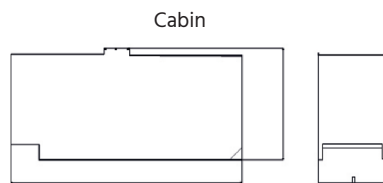

	Dry weight (kg)	Length (mm)	Width(mm)	Height(mm)	Tank capacity(L)
Open type	900	2000	900	1700	126
Cabin	1020	2250	900	1800	126

Codes and Standards

ISO 9001:2015

ISO 45001: 2018

ISO 14001-2004

*The company reserves the right to make changes to its model, technical specifications, color, equipment and accessories without prior notice.